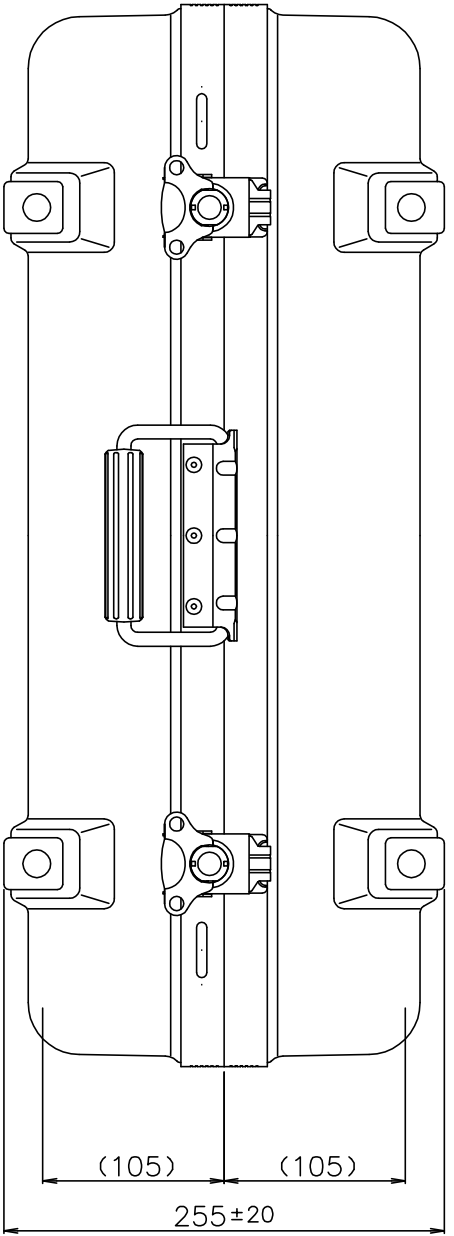

# PROTEX

TITLE  
CORE ヲ ー X  
MODEL  
CR-3000